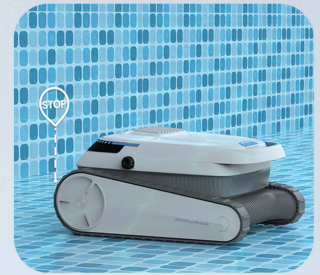

INNOVATIVE ROBOTIC
SOLUTIONS

ROBO-TEK

ROBO-CHARGE

Cordless Robotic Pool Cleaner

BETTER GO A ROBO

The New Generation of Robotic Pool Cleaner

ROBO-CHARGE cordless robotic pool cleaner is a must-have for anyone who wants a clean and sparkling swimming pool without the hassle of manual cleaning. With its auto self-parking, cordless design, versatility, intelligent path planning, multi-mode cleaning, and high performance, it's the perfect tool to keep your pool looking its best all year around.

The New Generation of Robotic Pool Cleaner

High performance with three motors

ROBO-CHARGE equipped with three 131W motors, the maximum filtration speed 40GPM. The PVC roller brush has a strong grip.

Versatile for floor, wall and waterline cleaning

ROBO-CHARGE has flexibility to climb and grip walls at angles up to 90 degrees, maximum coverage reaches 1076.39 sq ft.

Intelligent Path Planning, multi-mode cleaning

ROBO-CHARGE uses NaviClean Technology, which combines a high performance positioning and navigation chip with sensors and algorithms, as "N" Path Cleaning, "S" Path Cleaning.

Auto self-parking, cordless design and Longer Running Time

ROBO-CHARGE equipped with a 5200mAh large-capacity battery can provide up to 120-150 mins of continuous running time. Its fast-charging feature approximately 2.5 hours.